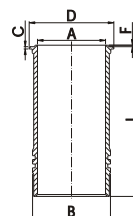

SUPER-STAR

Diesel Motor:
77.12, 770 cm³,
9 KW (12 PS)
Diesel Motor:
77.16, 770 cm³,
11.8 KW (16 PS)
Diesel Motor:
77.26, 1540 cm³,
19.1 KW (26 PS)
Diesel Motor:
77.28, 1540 cm³,
20.6 KW (28 PS)
Diesel Motor:
77.32, 1540 cm³,
23.5 (32 PS)

1 98.48

63.60
-19.30
114.40

34.925
x
84.10

2.385 R CRP
2.385 R P
2.385 N P
6.335 C CRP
6.335 BS P

98.48 P 65010 00

A=98.48
B=112.70
L=206.00
D=121.70
C=7.10
F=1.40